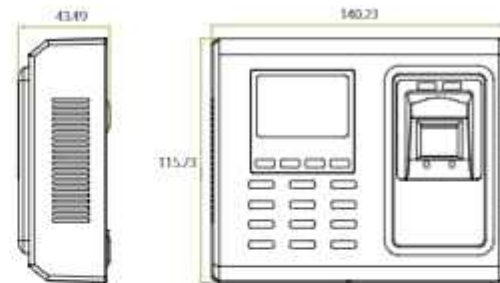

Specifications

Fingerprint Capacity	2,200 templates
Transaction Capacity	50,000
Hardware Platform	ZEM500
Sensor	ZK Optical Sensor
Algorithm Version	ZK Finger v9.0
Communication	RS232/485, TCP/IP, USB-host
Access Control Interface for	3 rd party electric lock, door sensor, exit button, alarm, DoorBell
Standard Functions	SMS, DLST, Webserver, Workcode, Anti-passback
Optional Functions	ID, Mifare, HID, Scheduled-Bell, 9 digit user ID, Self-Service Query, Automatic Status Switch, Soap, printer
Wiegand Signal	Input & Output
Display	B & W LCD Screen
Power Supply	12V DC
Operating Temperature	0°C - 45°C
Operating Humidity	20% - 80%
Dimension(WxHxD)mm	140.5x116x43.5
Gross Weight	0.85kg

Configuration

Dimensions (mm)

ZKteco Inc.
 ZK Mansion, Wuhe Rd, Gangtou, Bantian, Buji Town,
 Longgang District, Shenzhen China 518129
 Tel: 86-755-8960 2345/46/47/48
 E-mail: sales@zkteco.com
 www.zkteco.com