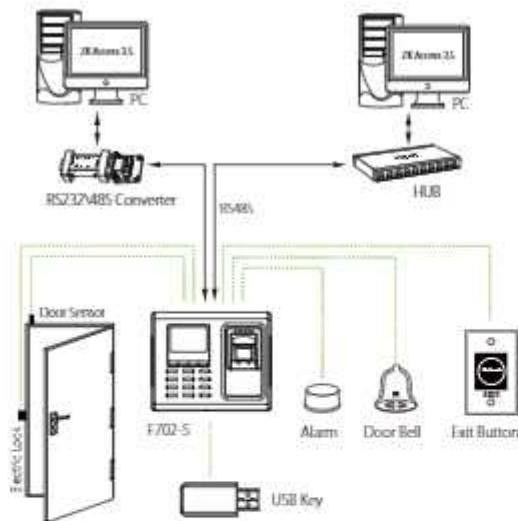

Specifications

Fingerprint Capacity	2,200 templates
Transaction Capacity	50,000
Hardware Platform	ZEM500
Sensor	ZK Optical Sensor
Algorithm Version	ZK Finger v9.0
Communication	RS232/485, TCP/IP, USB-host
Access Control Interface for	3rd party electric lock, door sensor, exit button, alarm, DoorBell
Standard Functions	SMS, DLST, Webserver, Workcode, Anti-passback
Optional Functions	ID, Mifare, HID, Scheduled-Bell, 9 digit user ID, Self-Service Query, Automatic Status Switch, Soap, printer
Wiegand Signal	Input & Output
Display	B & W LCD Screen
Power Supply	12V DC
Operating Temperature	0°C - 45°C
Operating Humidity	20% - 80%
Dimension(WxHxD)mm	140.5x116x43.5
Gross Weight	0.85kg

Configuration